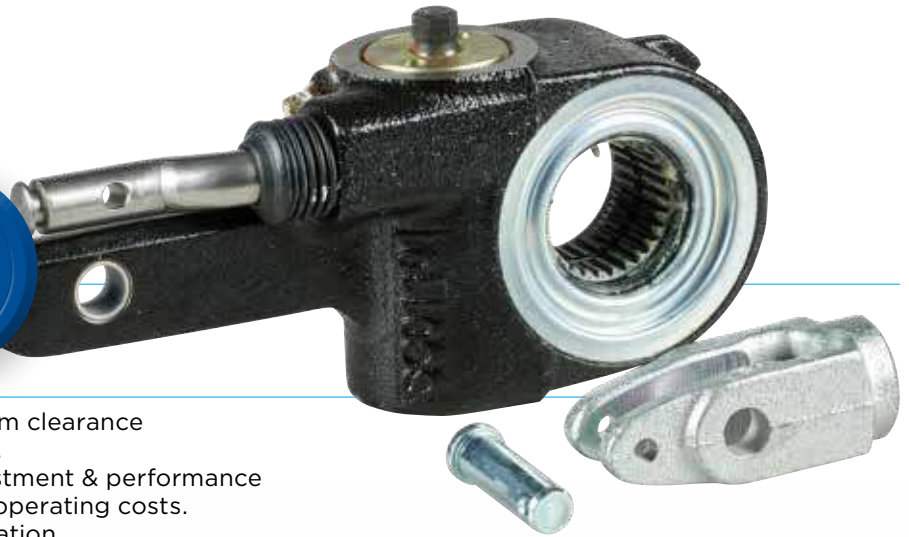

SEP—OCT 2021

PACCAR
PARTS

PACCAR
GENUINE PARTS

Slack Adjuster

MEMBERS
\$255

NON-MEMBERS
\$275

MEMBERS
SAVE
\$20

- | Maintains consistent shoe-to-drum clearance to help maximize brake lining life.
- | Consistent automatic brake adjustment & performance results in less downtime & lower operating costs.
- | Compact housing for easy installation
- | Auto 5.5" 28 Spline