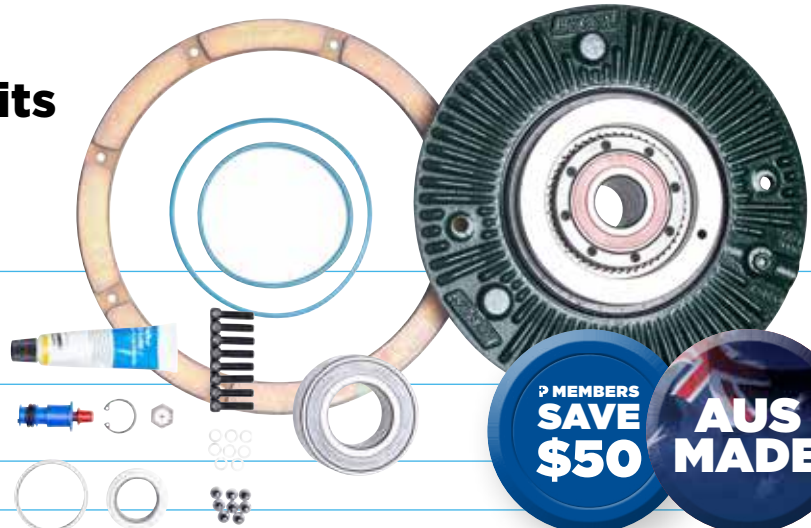

SK15959

HT/S Fan Clutch Kits

MEMBERS

\$1,050

NON-MEMBERS

\$1,100

Severe Outback Premium Kit
Suitable for selected models only

F35008SOB