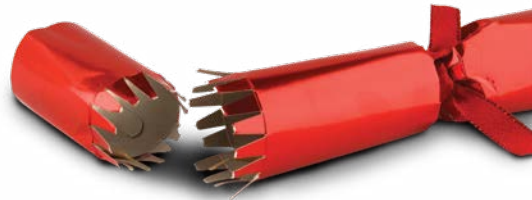

Sykes-Pickavant.

U **Butane Soldering Iron Kit**

680005 **\$95**

9 Piece, Features Soldering Iron, Hot Torch and Hot Blower

Includes 8 Accessories and attachments for all Soldering Applications, See-Through Viewing Window provides an Accurate Level of remaining Butane

KWCOASTER **\$25**  
6 Pack - Includes 2 x Black, 2 x Red and 2 x White Bug Branded Coasters, Suitable for Hot and Cold Drinks

**KENWORTH**

GENUINE MERCHANDISE

**Kenworth Classics Calendar**

KWCLASSICS2021 **\$55**  
Stunning, Glossy Calendar featuring Heritage Kenworth Trucks, Calendars are Individually Numbered for Authenticity