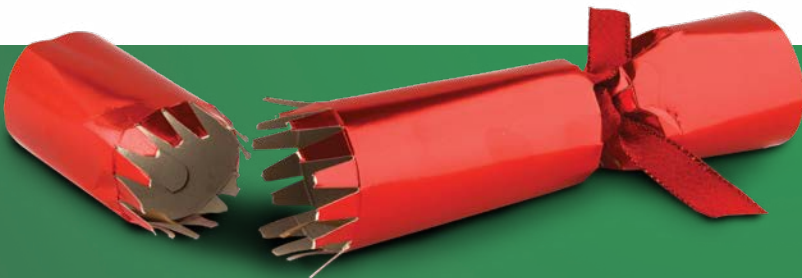

**B**

**C**

**B Compact UHF CB Radio**

TX3500S **\$345**

5W 80 Channel, Scansuite (TM)  
Digital Signal Processing and Dynamic  
Volume Control

**C CB Handheld Radio**

Single Unit

TX6160X **\$210**

5 Watt, UHF, IP67 Ingress Protection, VOX  
Hands-Free Mode, In-Built LED Torch, Up to  
30 Hours Battery Life

D

E

**D XRS Radio**

XRS-330C **\$440**

Super Compact Hideaway, UHF CB Radio, Bluetooth Enabled, Smart Controller Mic, App Control, Create & Share Scan Lists, 5 year Warranty