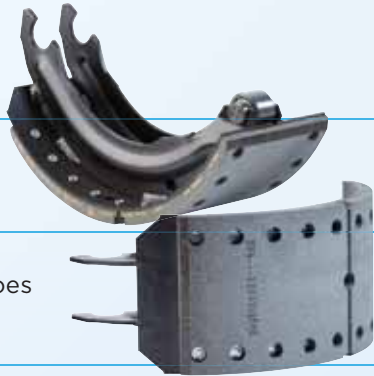

TRAILER

TRANSPEC

Genuine Brake Shoe & Hardware Kit

MEMBERS
\$165

NON-MEMBERS
\$175

- BPW95 SN4218 (2 Lined Brake Shoes with Hardware)
- Suits 1 Wheel

0509146320BH9510

Genuine Brake Pad Kit

MEMBERS
\$225

NON-MEMBERS
\$235

- TSB 4309
- Suits 1 Axle

0980107960

Tema Hydraulic Products

7500-PSN **\$3.40** Seal Kit

7520-QC **\$30.60** 3/4" Plug

10000-PSN **\$3.95** Repair Kit