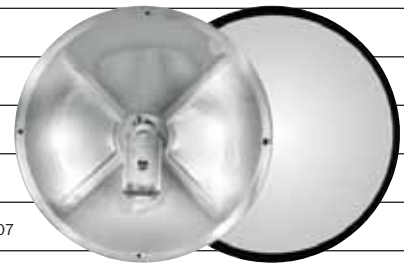

SNS-00S-0604 **\$25.50** Stainless Steel

SNS-00S-0604

SNB-00S-0604

I Round, Convex Glass

SNS-00S-0005 **\$18.95** 5 inch

SNS-00S-0006 **\$23.50** 6 inch

SNS-00S-0007 **\$27.30** 7 inch

SNS-00S-0085 **\$23** 8.5 inch SNS-00S-0007