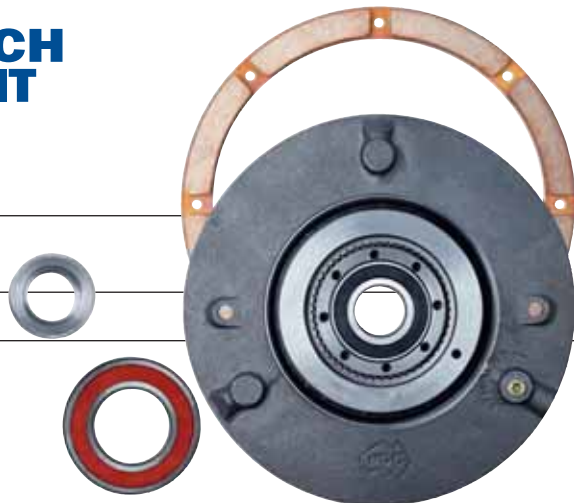

TRP-24HD

TRP-31HD

NEW

FAN CLUTCH REPAIR KIT

\$499

- I Suits All 9.5" Disc Horton HT/S Clutches

F35008TRP

ELECTRICAL & SUZI COILS