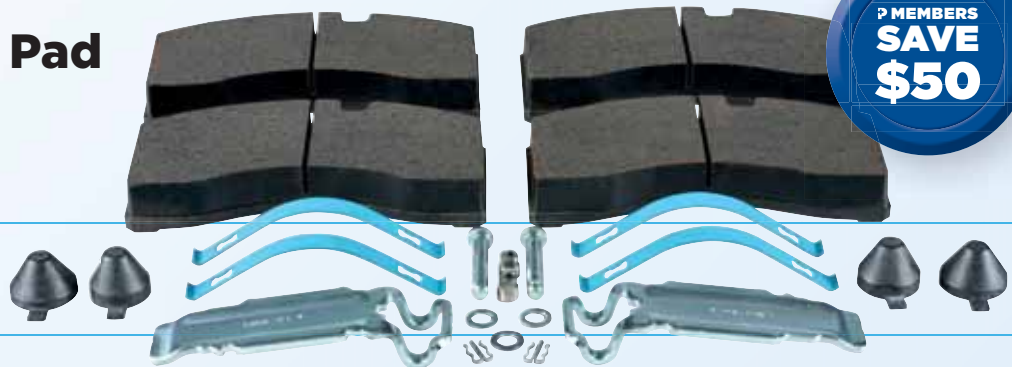

Disc Brake Pad

P MEMBERS $398

NON-MEMBERS $448

K129276 ADB22X
Suits KW Applications

Disc Brake Rotor

P MEMBERS $779

NON-MEMBERS $829