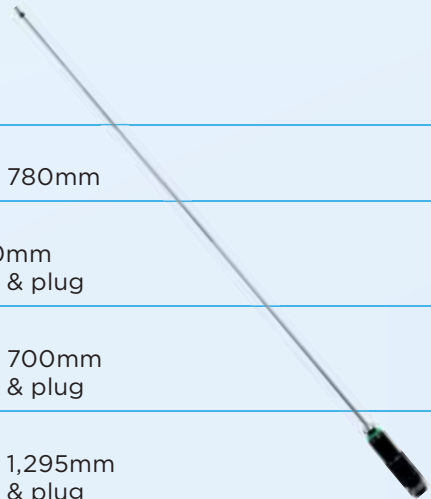

AM/FM Antenna

**FROM
$39**

AEM4 **$39**
Stainless Steel, 780mm

AEM7 **$69**
Fibreglass, 650mm
with base, lead & plug

AEM6 **$115**
Stainless Steel, 700mm
with base, lead & plug

AEM5 **$119**
Stainless Steel, 1,295mm
with base, lead & plug

GENUINE PARTS

Rubber Mudflaps

**FROM
$59**

- | Durable, perfect for heavy duty applications
- | Flexible, reduces cracking, bending & tearing
- | Crisp, striking logo
- | White with Red KW Banner

KCMFRWW6015 **$59** 60x15cm

KCMFRWW6030 **$94** 60x30cm

KCMFRWW6045 **$95.50** 60x45cm