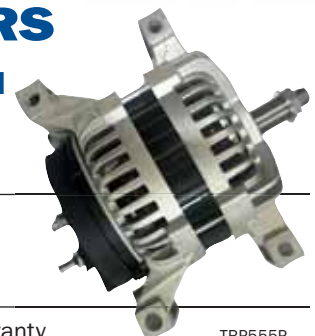

ALTERNATORS

P MEMBERS FROM
$249

NON-MEMBERS FROM
$259

TRP555P

- I 12 Month/200,000kms Warranty

TRP555J P **$249** **$259**
170A J-180 Mount

TRP555P P **$259** **$269**
170A Pad Mount