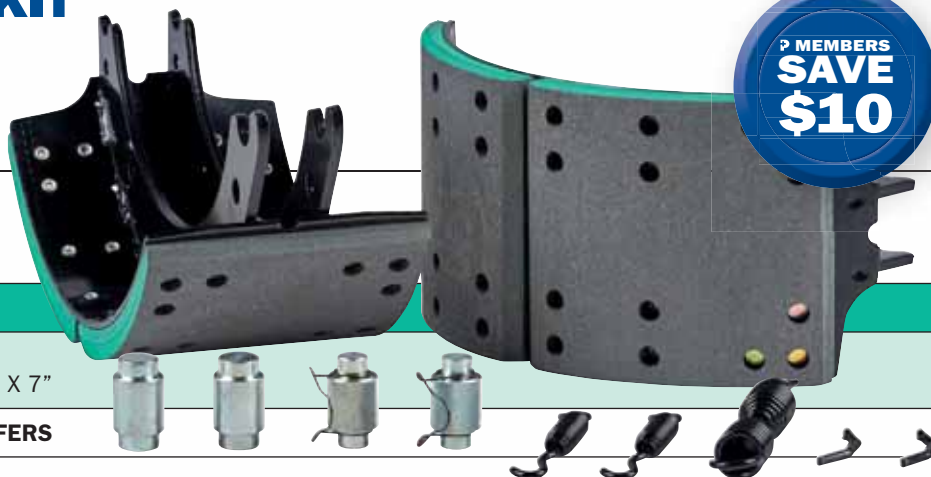

BRAKE SHOE KIT

MEMBERS **$69**

NON-MEMBERS **$79**

21K GAWR

TRP214707QP
Suits Meritor Drive "Q Plus" 16.5" X 7"

SEE INSIDE FOR MORE GREAT OFFERS