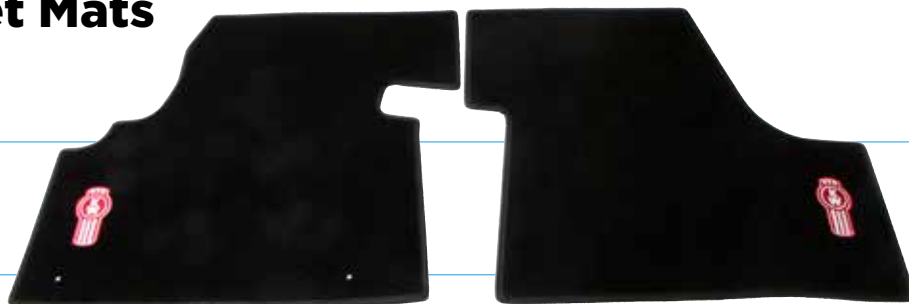

Premium Carpet Mats

$175

- Comfortable Premium Carpet
- Perfect for Long Haul Drivers
- Suits T610/T610SAR, T410/T410SAR, T360

KT610FMC