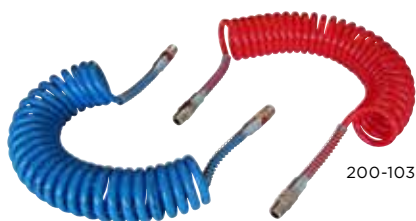

Air Coil

**MEMBERS FROM
$89**

**NON-MEMBERS FROM
$99**

| Polyurethane Coils
200-103 **$89 $99** 3m Short Tail
200-203 **$99 $109** 3m Long Tail