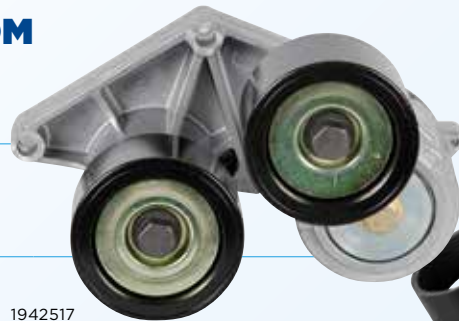

Belt Tensioners

MEMBERS FROM $315

NON-MEMBERS FROM $335

1942517 **MEMBERS $315** **NON-MEMBERS $335**
9 Pk, Suits PACCAR
MX-13 Engine

1800898 **MEMBERS $335** **NON-MEMBERS $355**
8 Pk, Suits PACCAR
PR Engine

2163127 **MEMBERS $350** **NON-MEMBERS $370**
7 Pk, Suits PACCAR
MX-13 Engine