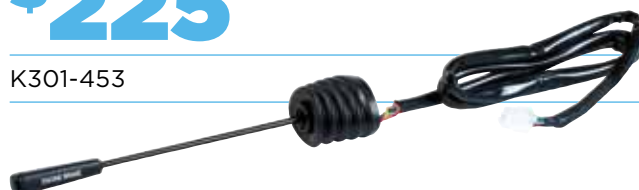

Engine Brake Switch

$225

K301-453