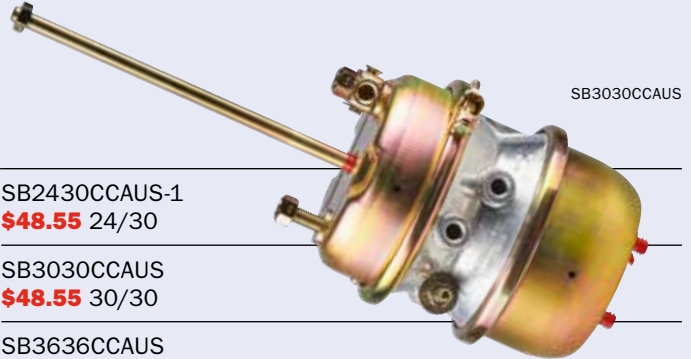

BRAKE CHAMBER

FROM
$48.55

- | 4mm service chamber housing for reinforced durability
- | Tested to meet & exceed 2 million cycles
- | Complies with all SAEJ1469 force output requirements for parking brake performance
- | Heavy duty stamped front housing & mounting hardware - made to handle Australian service conditions

SB3030CCAUS

SB2430CCAUS-1
$48.55 24/30

SB3030CCAUS
$48.55 30/30

SB3636CCAUS
$89.95 36/36

BEARING KIT

FROM
$105

TRP5802 **$122**
Steer - Includes Seal & Hub Cap

TRP5806 **$119**
Drive - Includes Seal

TRP5807 **$119**
High Temp Drive
- Includes High Temp Seal

TRP5820 **$105**
Steer - Includes Seal & Hub Cap

TRP5821 **$135**
Trailer - Includes Seal & Hub Cap

TRP5822 **$120**
Trailer - Includes Seal & Hub Cap